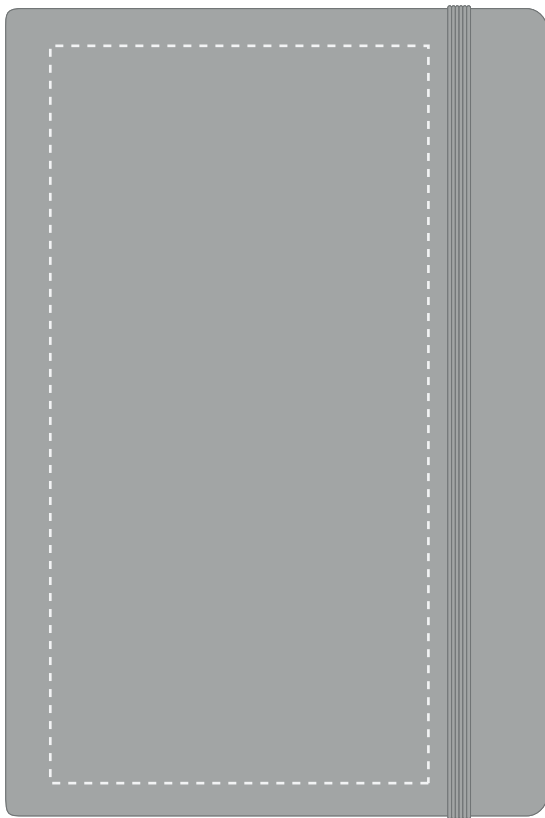

Your Ref:
Our Ref:

Quantity:
Version: 1

Product Code: QS0345
Product Colour: SILVER

PRINTING CONCERNS:

Please note that this product has Sustainability Markings that are not visible from this perspective

We stock this item in the following colours

PANTONE REFERENCE(S)

Full Colour Printing

Product Image for visualisation - colours may vary

ARTWORK SCALE 50%

- CENTRED TO PRINT AREA
- CENTRED TO NOTEBOOK

ARTWORK SCALE 50%

- CENTRED TO PRINT AREA
- CENTRED TO NOTEBOOK

The dashed line is to demonstrate print area and will not appear on your printed item

PLEASE NOTE:

- All colours including print and product are for visual purposes only and should not be regarded as the actual colour of the product and print.
- Some products may vary from batch to batch and may differ from previous orders.
- The colour and texture of a product can also have an effect on the final print colour.
- By approving this order we accept that you understand these terms.