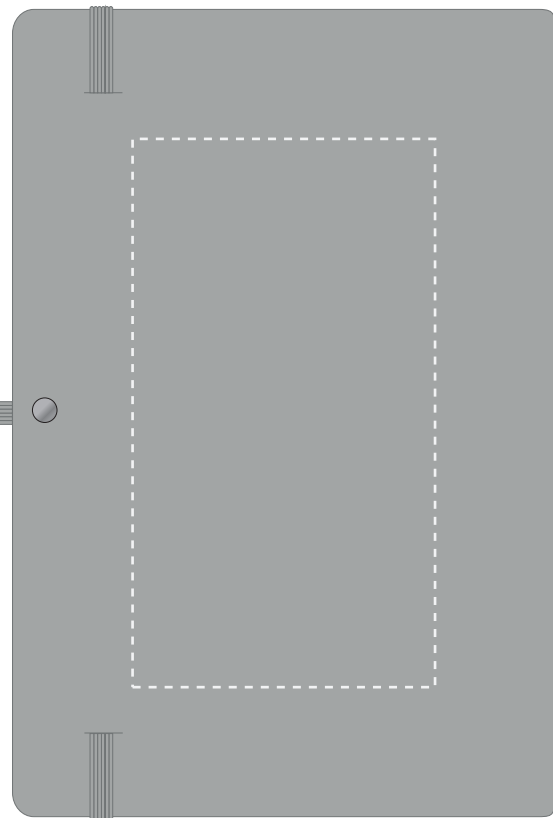

PANTONE REFERENCE(S)

Full Colour Printing

Product Image for visualisation - colours may vary

ARTWORK SCALE 50%

- CENTRED TO PRINT AREA
- CENTRED TO NOTEBOOK

ARTWORK SCALE 50%

- CENTRED TO PRINT AREA
- CENTRED TO NOTEBOOK

The dashed line is to demonstrate print area and will not appear on your printed item

PLEASE NOTE:

- All colours including print and product are for visual purposes only and should not be regarded as the actual colour of the product and print.
- Some products may vary from batch to batch and may differ from previous orders.
- The colour and texture of a product can also have an effect on the final print colour.
- By approving this order we accept that you understand these terms.

To proceed, please approve visual via the online system.

ARTWORK SCALE 100%

Max print area: 195mm x 100mm

ARTWORK SCALE 100%

Max print area: 145mm x 80mm